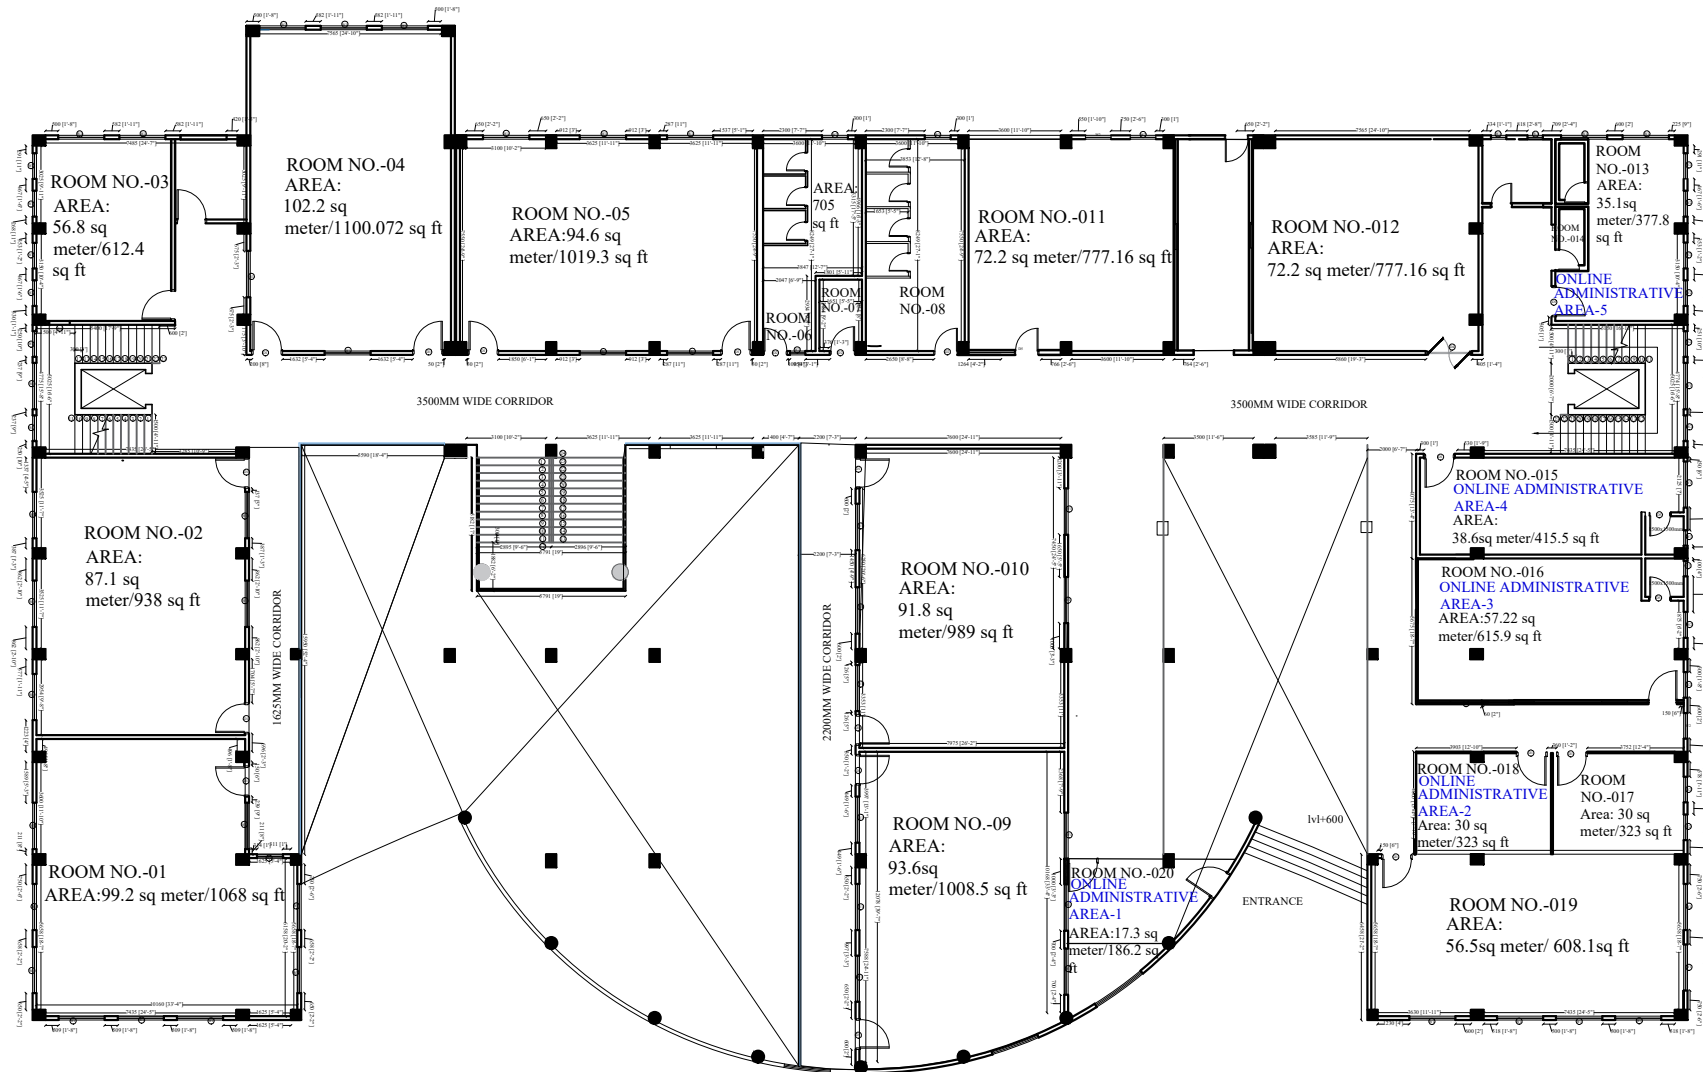

**TOTAL AREA IN SQ METER/SQ FT INCLUDING ALL FLOORS:**

- 1) TOTAL ONLINE ADMINISTRATIVE AREA = 178.22 sq meter/1918.4 sq ft.
- 2) TOTAL ONLINE ACADEMIC AREA = 705.09 sq meter/7589.8 sq ft.
- 3) TOTAL AMENITY AREA = 633.4 sq meter/6817.8 sq ft.

**ACADEMIC BLOCK**  
**BASEMENT TWO**

- 1) ROOM NO.-01:- ONLINE COMPUTER CENTRE-58 sq meter/624.4 sq ft.

**ACADEMIC BLOCK  
BASEMENT 1**

TOTAL ONLINE ADMINISTRATIVE  
AREA = 178.22 sq meter/1918.4 sq ft

- 1) ROOM NO.- 013:- ONLINE ADMINISTRATIVE AREA-5  
35.1 sq.meter/377.8 sq ft
- 2) ROOM NO.- 015:- ONLINE ADMINISTRATIVE AREA-4  
38.6 sq.meter/415.5 sq ft
- 3) ROOM NO.- 016:- ONLINE ADMINISTRATIVE AREA-3  
57.22 sq.meter/615.9 sq ft
- 4) ROOM NO.- 018:- ONLINE ADMINISTRATIVE AREA-2  
30 sq.meter/323sq ft
- 5) ROOM NO.- 020:- ONLINE ADMINISTRATIVE AREA-1  
17.3 sq.meter/186.2 sq ft

**ACADEMIC BLOCK  
GROUND FLOOR**

1) ROOM NO.-012:-  
ONLINE ACADEMIC AREA-1  
359.4 sq meter/3868.6 sq ft

ROOM NO.-03  
AREA:  
55.7 sq  
meter/600 sq  
ft

ROOM NO.-04  
AREA:  
102.2 sq  
meter/1100.72 sq ft

ROOM NO.-05  
AREA:  
92.6 sq  
meter/1000.3 sq  
ft

AREA:  
705  
sqft

ROOM NO.-09  
AREA:  
92.9 sq meter/1000.3  
sq ft

ROOM NO.-013  
AREA:  
65.07 sq  
meter/700.4 sq ft

ROOM NO.-014  
AREA:  
63.8 sq  
meter/687.7  
sq ft