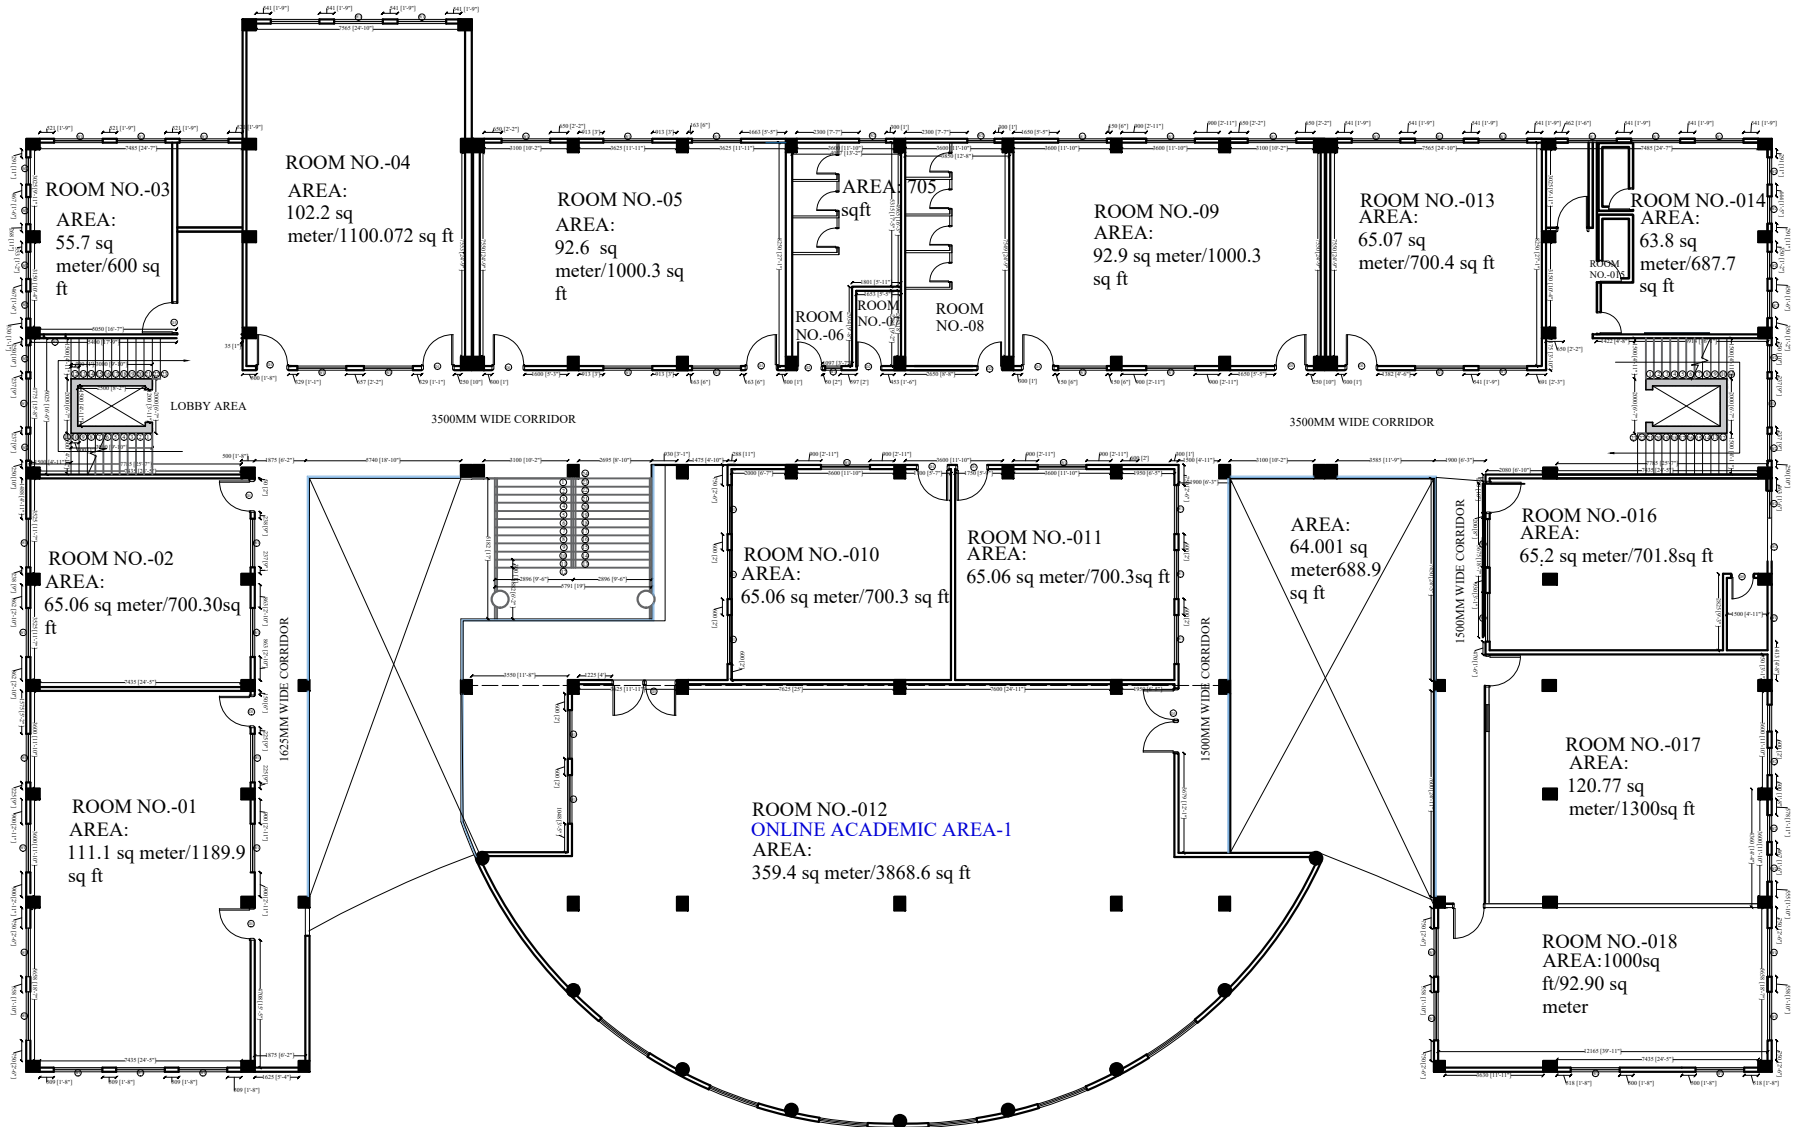

**TOTAL AREA IN SQ METER/SQ FT INCLUDING ALL FLOORS:**

- 1) TOTAL ONLINE ADMINISTRATIVE AREA = 178.22 sq meter/1918.4 sq ft.
- 2) TOTAL ONLINE ACADEMIC AREA = 705.09 sq meter/7589.8 sq ft.
- 3) TOTAL AMENITY AREA = 633.4 sq meter/6817.8 sq ft.

**ACADEMIC BLOCK**  
**BASEMENT TWO**

- 1) ROOM NO.-01:- ONLINE COMPUTER CENTRE-58 sq meter/624.4 sq ft.

**ACADEMIC BLOCK  
BASEMENT 1**

TOTAL ONLINE ADMINISTRATIVE  
AREA = 178.22 sq meter/1918.4 sq ft

- 1) ROOM NO.- 013:- ONLINE ADMINISTRATIVE AREA-5  
35.1 sq.meter/377.8 sq ft
- 2) ROOM NO.- 015:- ONLINE ADMINISTRATIVE AREA-4  
38.6 sq.meter/415.5 sq ft
- 3) ROOM NO.- 016:- ONLINE ADMINISTRATIVE AREA-3  
57.22 sq.meter/615.9 sq ft
- 4) ROOM NO.- 018:- ONLINE ADMINISTRATIVE AREA-2  
30 sq.meter/323sq ft
- 5) ROOM NO.- 020:- ONLINE ADMINISTRATIVE AREA-1  
17.3 sq.meter/186.2 sq ft

**ACADEMIC BLOCK  
GROUND FLOOR**

1) ROOM NO.-012:-  
ONLINE ACADEMIC AREA-1  
359.4 sq meter/3868.6 sq ft

ROOM NO.-03  
AREA:  
55.7 sq  
meter/600 sq  
ft

ROOM NO.-04  
AREA:  
102.2 sq  
meter/1100.72 sq ft

ROOM NO.-05  
AREA:  
92.6 sq  
meter/1000.3 sq  
ft

AREA:  
705  
sqft

ROOM NO.-09  
AREA:  
92.9 sq meter/1000.3  
sq ft

ROOM NO.-013  
AREA:  
65.07 sq  
meter/700.4 sq ft

ROOM NO.-014  
AREA:  
63.8 sq  
meter/687.7  
sq ft