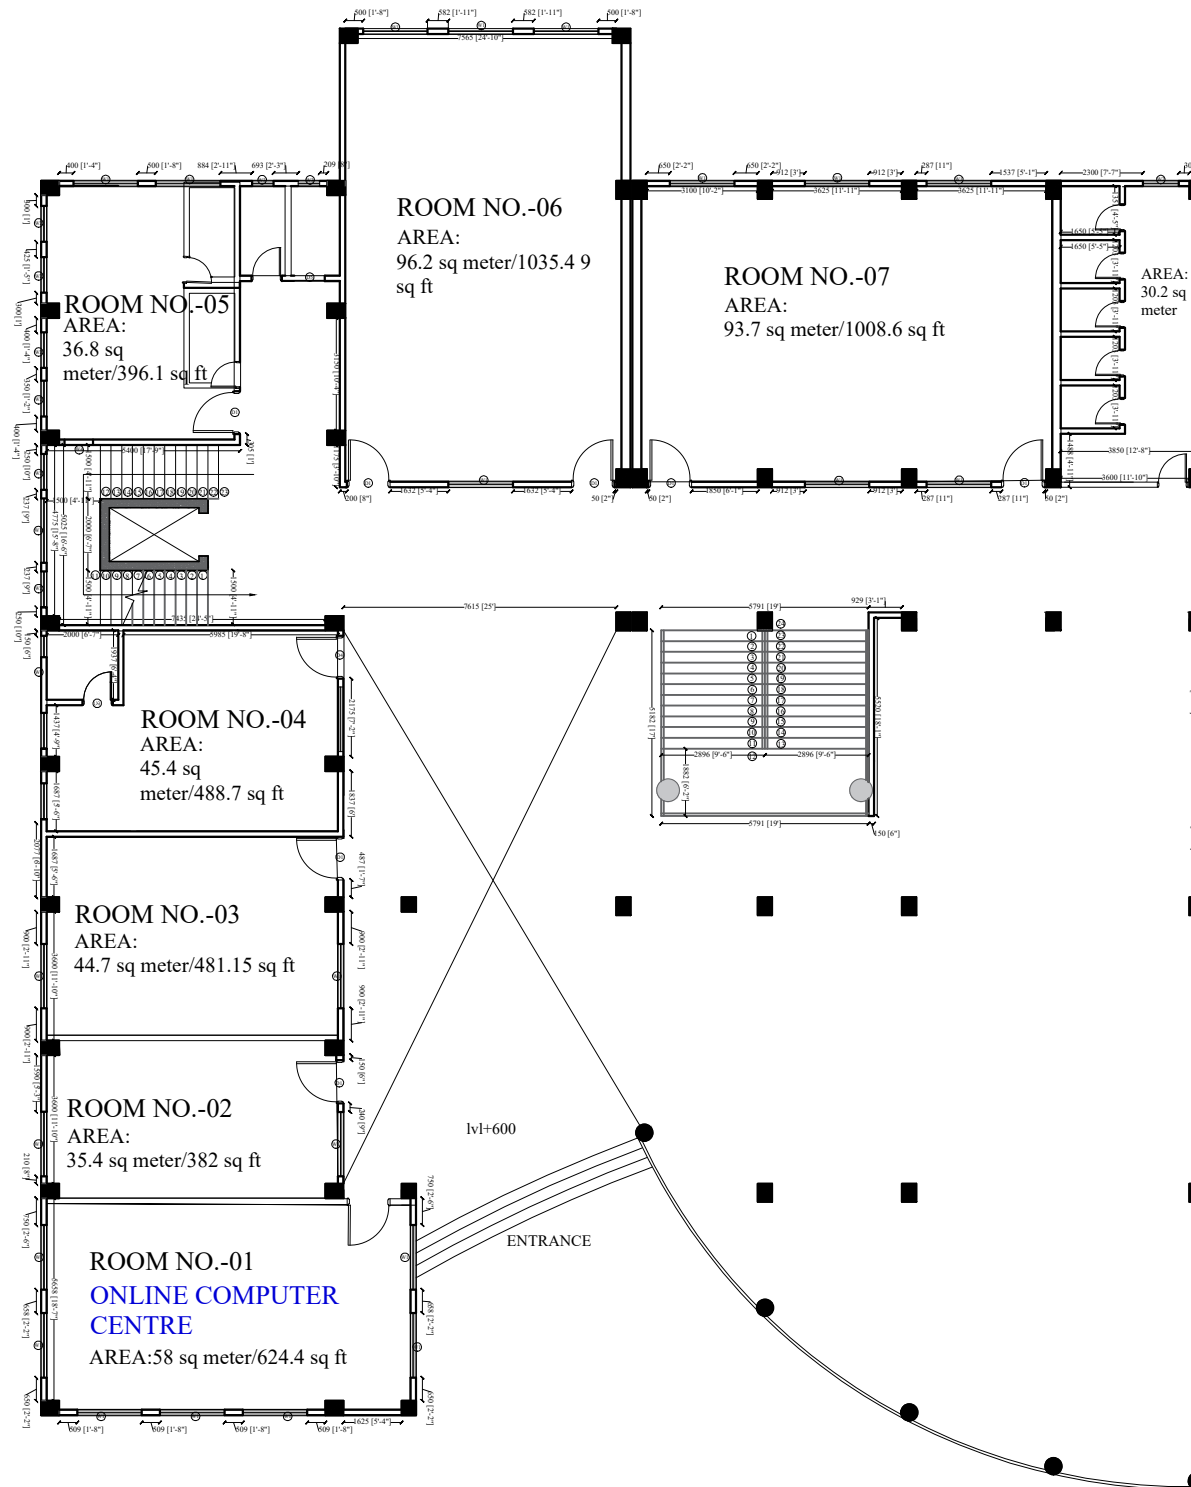

**TOTAL AREA IN SQ METER/SQ FT INCLUDING ALL FLOORS:**

- 1) TOTAL ONLINE ADMINISTRATIVE AREA = 178.22 sq meter/1918.4 sq ft.
- 2) TOTAL ONLINE ACADEMIC AREA = 705.09 sq meter/7589.8 sq ft.
- 3) TOTAL AMENITY AREA = 633.4 sq meter/6817.8 sq ft.

**ACADEMIC BLOCK**  
**BASEMENT TWO**

- 1) ROOM NO.-01:- ONLINE COMPUTER CENTRE-58 sq meter/624.4 sq ft.

**ACADEMIC BLOCK  
BASEMENT 1**

TOTAL ONLINE ADMINISTRATIVE  
AREA = 178.22 sq meter/1918.4 sq ft

- 1) ROOM NO.- 013:- ONLINE ADMINISTRATIVE AREA-5  
35.1 sq.meter/377.8 sq ft
- 2) ROOM NO.- 015:- ONLINE ADMINISTRATIVE AREA-4  
38.6 sq.meter/415.5 sq ft
- 3) ROOM NO.- 016:- ONLINE ADMINISTRATIVE AREA-3  
57.22 sq.meter/615.9 sq ft
- 4) ROOM NO.- 018:- ONLINE ADMINISTRATIVE AREA-2  
30 sq.meter/323sq ft
- 5) ROOM NO.- 020:- ONLINE ADMINISTRATIVE AREA-1  
17.3 sq.meter/186.2 sq ft

**ACADEMIC BLOCK  
GROUND FLOOR**

1) ROOM NO.-012:-  
ONLINE ACADEMIC AREA-1  
359.4 sq meter/3868.6 sq ft

ROOM NO.-03  
AREA:  
55.7 sq  
meter/600 sq  
ft

ROOM NO.-04  
AREA:  
102.2 sq  
meter/1100.72 sq ft

ROOM NO.-05  
AREA:  
92.6 sq  
meter/1000.3 sq  
ft

AREA:  
705  
sqft

ROOM NO.-09  
AREA:  
92.9 sq meter/1000.3  
sq ft

ROOM NO.-013  
AREA:  
65.07 sq  
meter/700.4 sq ft

ROOM NO.-014  
AREA:  
63.8 sq  
meter/687.7  
sq ft